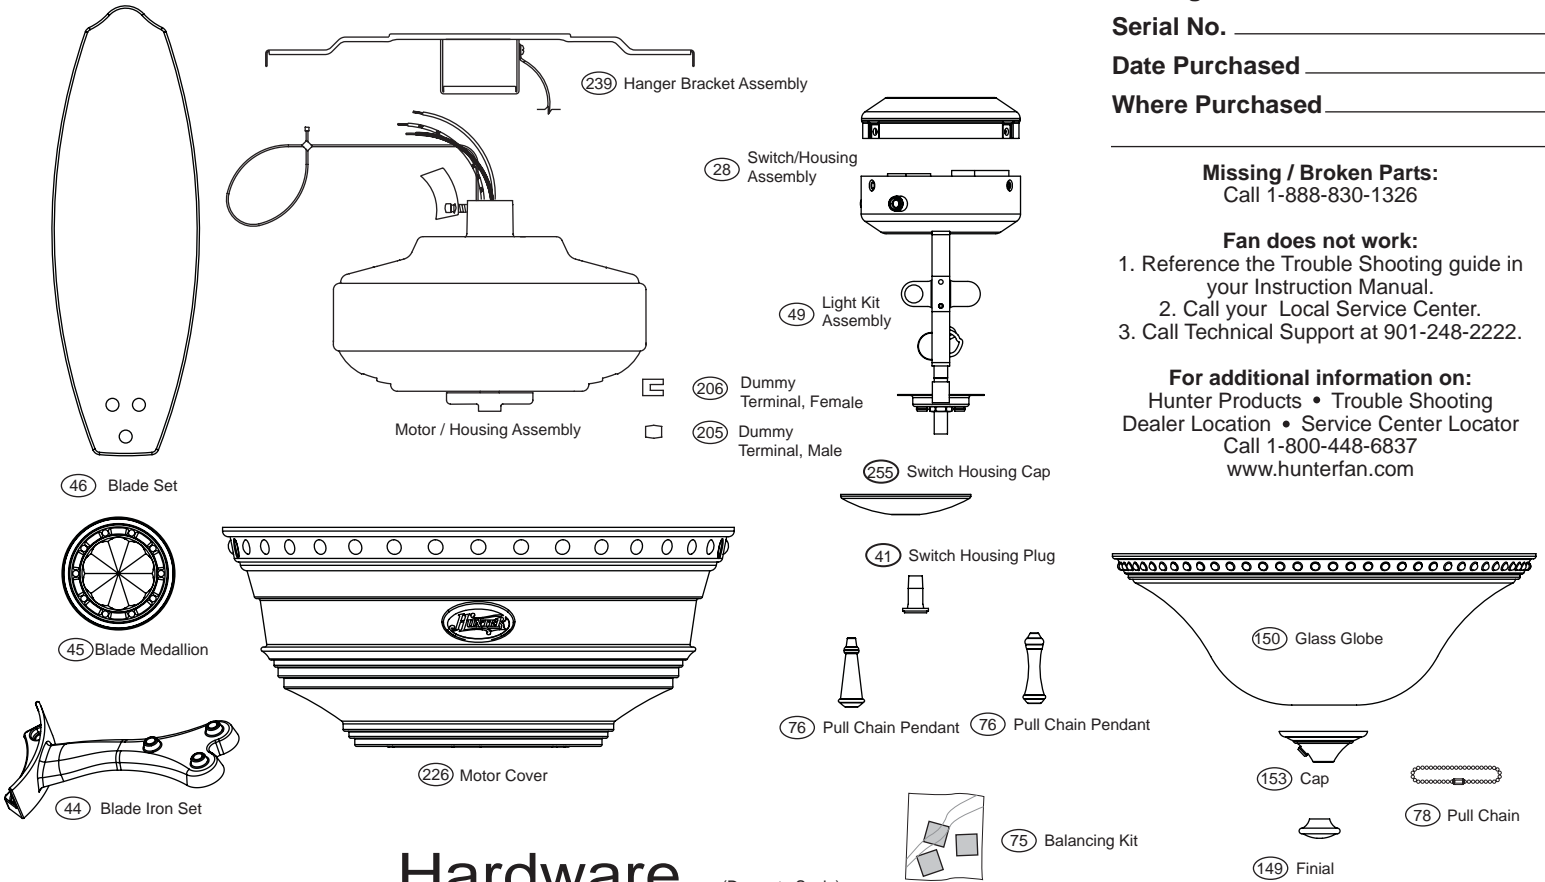

PARTS GUIDE

STOP

Using the Parts Guide below, check to make sure all parts are included in the box.
 If parts are missing or damaged call 1-888-830-1326.
PLEASE DO NOT RETURN THIS PRODUCT TO THE STORE.

Before installing your fan, record the following information for your records and warranty assistance.

For additional information on:
 Hunter Products • Trouble Shooting
 Dealer Location • Service Center Locator
 Call 1-800-448-6837
www.hunterfan.com

Hardware (Drawn to Scale)

Parts List		Model #	22793	22794
		Asm. Dwg. #	97233	97233
		Finish	Tuscan Gold	Harvest Wheat
Item #	Item Name	Qty	Part #	Part #
49	* Light Kit Assembly	1	96942-05	96942-05
255	Cap, Switch Housing	1	73853-01	73853-01
41	Switch Housing Plug Button	1	73854-01	73854-01
28	Switch/Housing Assembly	1	93574-81	93574-85
45	Blade Medallion	5	87498-01	87498-01
256	Button Plug	4	65766-01	65766-02
44	Blade Iron Set	1	97212-05	97212-05
46	Blade Set	1	75885-37	75885-37
47	Screw, Blade Iron Armature	11	63755-05	63755-05
	Hardware Kit	1	97233-00-850	97233-00-850
68	Flat Washer	4		
64	Wood Screw	2		
65	Wood Screw	2		
66	Blade Grommet	16		
67	Blade Assembly Screw	16		
69	Screw, Machine, 6-32	3		
70	Wire Connector	4		
71	Mounting Isolator	4		
114	Machine Screw 8-32	6		
131	Screw, Switch Housing Assembly	3		
75	Balancing Kit	1	07570-01	07570-01
76	Pull Chain Pendant	1	65398-02	65398-02
76	Pull Chain Pendant	1	65399-02	65399-02
78	Pull Chain	2	63756-05	63756-05
150	Globe/Shade	1	97238-01	97238-02
148	Bottom Cap	1	77644-02	77644-02
149	Finial	1	65397-01	65397-01
205	Dummy Terminal, Male	1	08198-01	08198-01
206	Dummy Terminal, Female	1	08200-01	08200-01
226	Motor Cover	1	97242-01	97242-02
239	Hanger Bracket Assembly	1	73846-01	73846-01